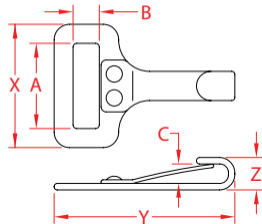

FIXED BIMINI CLIP

304 STAINLESS STEEL

Import

Stamped

Suncor
Exclusive

ITEM	A (size)	B	C	X (height)	Y (length)	Z (width)	WLL (lb)	WT (lb)	PACKAGING TYPE	EACH (qty)	INNER (qty)	CARTON (qty)	UPC
S0220-0025	1"	0.23"	0.20"	1.42"	1.94"	0.50"	70	0.03	POLYBAG	1	100	1,000	791506037460

NOTE:

ALL DIMENSIONS ARE NOMINAL (+/- 3%) AND ARE SUBJECT TO CHANGE WITHOUT NOTICE.